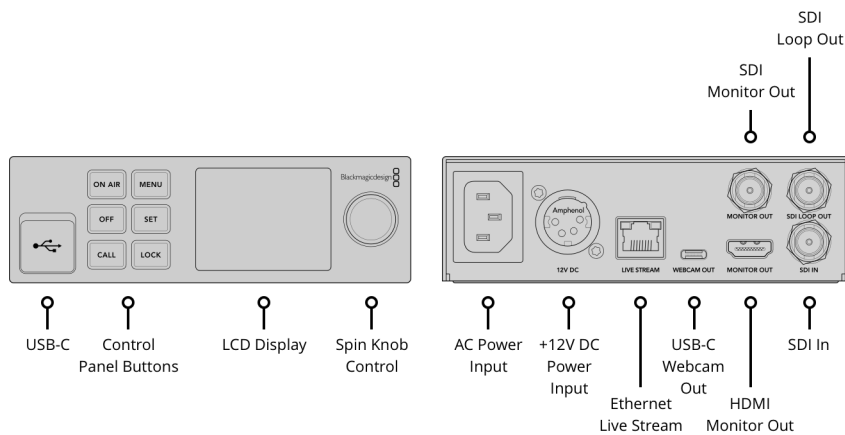

HDMI Audio Outputs

2 channels embedded audio on Monitor Out.

Webcam Output

1 x USB-C up to 1080p60

Ethernet

Ethernet supports 10/100/1000 BASE-T for live streaming, configuration and software updates.

Standards

Built in control panel including 6 buttons, spin knob control and 2.2 inch color display.

Device Control

Front panel, USB-C or Ethernet.

External Control

Supports remote camera control, color corrector, tally and talkback. REST API over Ethernet for external control via HTTP when used with REST client applications.

12V DC Input

1 x 4-pin XLR for +12V DC input for
external power supply or battery use.

Power Usage

21 W

Physical Installation

Physical Installation

One third rack unit width, 1 rack unit height.

Physical Specifications