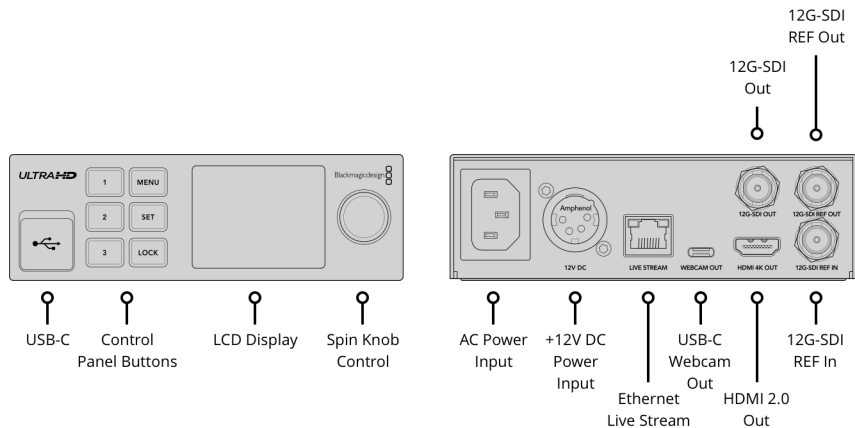

16 channels embedded audio on 12G-SDI Out.

HDMI Audio Outputs

8 channels embedded audio on Monitor Out.

Webcam Outputs

1 x USB-C up to 2160p60

Ethernet

Ethernet supports 10/100/1000 BASE-T for live streaming, configuration and software updates.