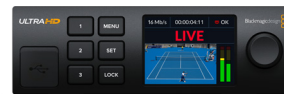

Blackmagic Streaming Decoder 4K

Blackmagic Streaming Decoder 4K is a professional streaming decoder that lets you receive an H.264 or H.265 stream from Blackmagic Streaming Encoder, ATEM switcher or Blackmagic camera and convert it back to SDI and HDMI video. Includes Blackmagic Cloud streaming and 12G-SDI reference input that lets you connect SDI tally, camera control and talkback back to the encoder.

SDI Rates

1.5G, 3G, 6G, 12G

HDMI 2.0 Video Outputs

1

Frame Rate and Format Converters

On 12G-SDI Out and 4K HDMI Out.

Live Stream Audio Inputs / Outputs

2 channels embedded Live Stream audio on output.